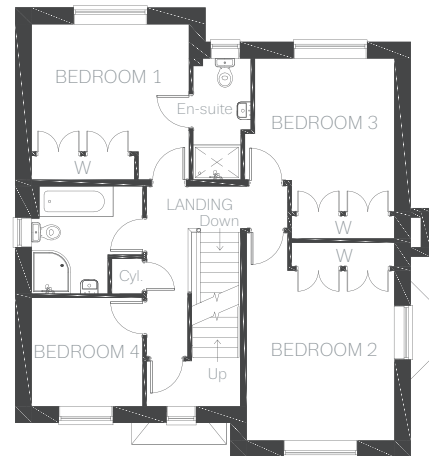

The Warmington

5-bedroom home

The Warmington is a stunning 5-bedroom home spread across three storeys.

It's impressive open-plan kitchen and dining area comes equipped with a convenient kitchen island and two sets of French doors that overlook the private garden, making it a beautiful and bright space for the family to enjoy together. The spacious lounge, home study, utility room and cloakroom provide your family with bundles of space and storage.

On the first floor, you'll find 3 bedrooms that share a modern family bathroom, complete with bathtub and a large double room with built-in wardrobes and an en-suite. Head upstairs to the top floor for the luxurious principal bedroom, with its own shower room, built-in wardrobes and extra storage space.

Room dimensions

Ground Floor

KITCHEN/DINING

ARROW A	8299mm	27'2"
ARROW B	3574mm	11'8"
ARROW C	3451mm	11'3"
ARROW D	3534mm	11'7"
LOUNGE	3350mm x 5122mm	10'11" x 16'9"
STUDY	2471mm x 2830mm	8'1" x 9'3"
UTILITY	2471mm x 2120mm	8'1" x 6'11"
CLOAKS	823mm x 1762mm	2'8" x 5'9"

Second Floor

MASTER BEDROOM

ARROW E	3410mm	11'2"
ARROW F	6712mm	22'0"
ARROW G	4731mm	15'6"
DRESSING AREA	1328mm x 3234mm	4'4" x 10'7"
EN-SUITE	1448mm x 2462mm	4'9" x 8'0"

Ground Floor

First Floor

Second Floor