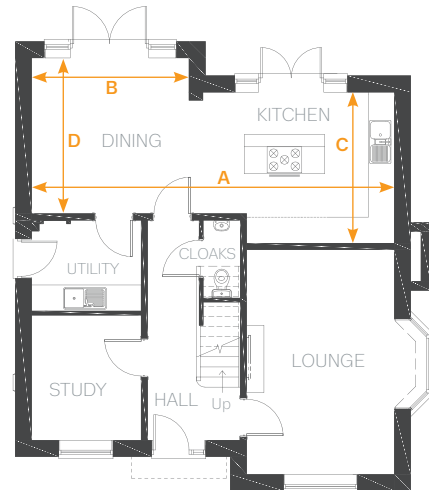

Features

- *Open-plan kitchen and dining area with two sets of French doors opening onto a private garden*
- *Spacious separate lounge*
- *Additional dining/study room*
- *Utility room and toilet on ground floor*
- *Family bathroom with shower and bathtub on the first floor*
- *Large bedroom with en-suite on first floor*
- *Private floor for principal bedroom with shower room*
- *Built-in wardrobes in four bedrooms*
- *High quality Smeg kitchen appliances*
- *HIVE smart home system*
- *Double Garage*

Room dimensions

Ground Floor

KITCHEN/DINING

ARROW A	8299mm	27'2"
ARROW B	3574mm	11'8"
ARROW C	3451mm	11'3"
ARROW D	3534mm	11'7"
LOUNGE	3350mm x 5122mm	10'11" x 16'9"
STUDY	2471mm x 2830mm	8'1" x 9'3"
UTILITY	2471mm x 2120mm	8'1" x 6'11"
CLOAKS	823mm x 1762mm	2'8" x 5'9"

First Floor

BEDROOM 1	3574mm x 2886mm	11'8" X 9'5"
EN-SUITE	1070mm x 2743mm	3'6" x 8'11"
BEDROOM 2	3353mm x 3863mm	11'0" x 12'8"
BEDROOM 3	3159mm x 3481mm	10'4" x 11'5"
BEDROOM 4	2505mm x 2450mm	8'2" x 8'0"
BATHROOM	1706mm x 1545mm	5'7" x 5'0"

Second Floor

MASTER BEDROOM

ARROW E	3410mm	11'2"
ARROW F	6712mm	22'0"
ARROW G	4731mm	15'6"
DRESSING AREA	1328mm x 3234mm	4'4" x 10'7"
EN-SUITE	1448mm x 2462mm	4'9" x 8'0"

Ground Floor