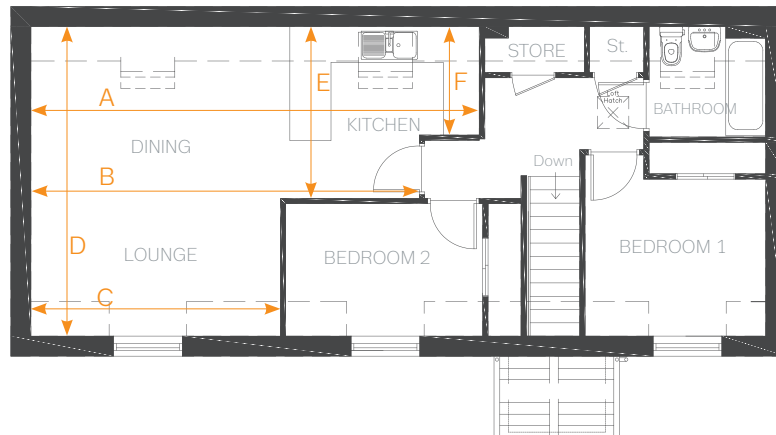

The Glen

2-bedroom home

The Glen is a bright and airy 2-bedroom coach house situated on the first floor. Relax in the elegant open-plan lounge and dining area, or cook up something special in the modern kitchen, fully equipped with Smeg appliances. In both bedrooms you'll find fitted wardrobes, and the contemporary bathroom is complete with a 3-piece suit and beautiful Porcelanosa tiles.

Ground Floor

First Floor

Room dimensions

First Floor

LOUNGE

KITCHEN/DINER

Arrow A	7821mm	25'7"
Arrow B	6777mm	22'2"
Arrow C	4353mm	14'3"
Arrow D	5356mm	17'6"
Arrow E	2997mm	9'9"
Arrow F	1892mm	6'2"

BEDROOM 1	3152 x 2739mm	10'4" x 8'11"
-----------	---------------	---------------

BEDROOM 2	3436 x 2310mm	11'3" x 7'6"
-----------	---------------	--------------

BATHROOM	2034 x 1925mm	6'8" x 6'3"
----------	---------------	-------------

STORE	1735 x 800mm	5'8" x 2'7"
-------	--------------	-------------

Features

- Open plan kitchen, living and dining area
- Two double bedrooms with built-in wardrobes
- Modern family bathroom with tub
- High-quality Smeg kitchen appliances
- HIVE smart home system
- Single garage