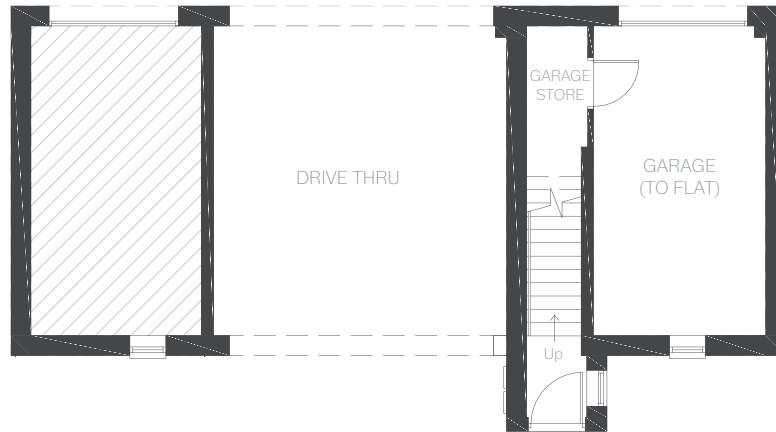

The Glen

2-bedroom home

The Glen is a bright and airy 2-bedroom coach house situated on the first floor. Relax in the elegant open-plan lounge and dining area, or cook up something special in the modern kitchen, fully equipped with Smeg appliances. In both bedrooms you'll find fitted wardrobes, and the contemporary bathroom is complete with a 3-piece suit and beautiful Porcelanosa tiles.

Ground Floor

First Floor

Room dimensions

First Floor

LOUNGE

KITCHEN/DINER

Arrow A	7821mm	25'7"
Arrow B	6777mm	22'2"
Arrow C	4353mm	14'3"
Arrow D	5356mm	17'6"
Arrow E	2997mm	9'9"
Arrow F	1892mm	6'2"

BEDROOM 1	3152 x 2739mm	10'4" x 8'11"
-----------	---------------	---------------

BEDROOM 2	3436 x 2310mm	11'3" x 7'6"
-----------	---------------	--------------

BATHROOM	2034 x 1925mm	6'8" x 6'3"
----------	---------------	-------------

STORE	1735 x 800mm	5'8" x 2'7"
-------	--------------	-------------